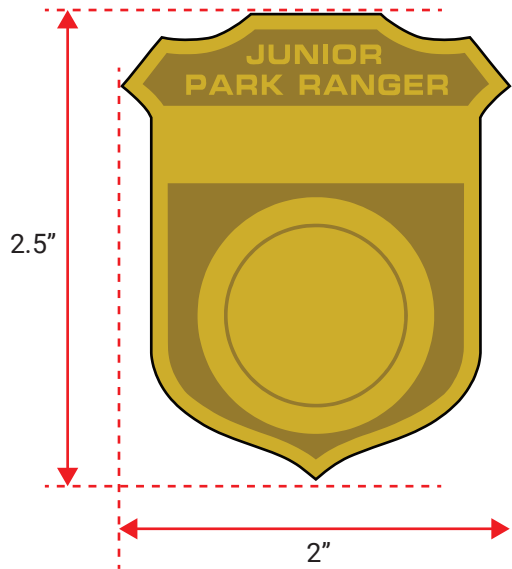

SB1 2.25" H X 1.75" W

SB2 2"H X 1.75"W

SB3 2.25" H X 2" W

SB4 2.25" H X 1.5" W

SB5 2.5" H X 2.5 W

SB6 2.75" H X 2" W

SB7 2.5" H X 2" W

SB7 Badge

Color: Gold plastic with gold foil

Silver plastic with silver foil

SB8 2.5" H X 2.5" W

SB8 BADGE
BLACK PLASTIC WITH GOLD FOIL
BLACK PLASTIC WITH SILVER FOIL

SSB 2.5" H X 2.25" W

SS5 2.25" H X 2.25" W

SS6 2" H X 2.25" W

SS7

2.25" H X 2.25" W

SW1 2.75" H X 1.75" W

SW1

SW2 2.75" H X 1.75" W

SB9 2.5" H X 2" W