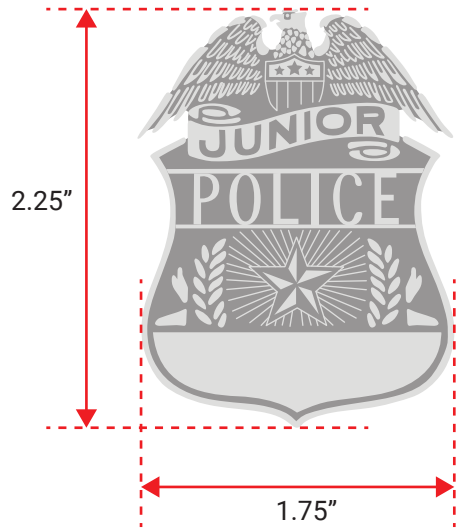

SB1 2.25" H X 1.75" W

SB2 2"H X 1.75"W

SB3 2.25" H X 2" W

SB4 2.25" H X 1.5" W

SB5 2.5" H X 2.5 W

SB6 2.75" H X 2" W

SB7 2.5" H X 2" W

SB7 Badge

Color: Gold plastic with gold foil

Silver plastic with silver foil

SB8 2.5" H X 2.5" W

SB8 BADGE
BLACK PLASTIC WITH GOLD FOIL
BLACK PLASTIC WITH SILVER FOIL

SSB 2.5" H X 2.25" W

SS5 2.25" H X 2.25" W

SS6 2" H X 2.25" W

SS7

2.25" H X 2.25" W

SW1 2.75" H X 1.75" W

SW1

SW2 2.75" H X 1.75" W

SB9 2.5" H X 2" W