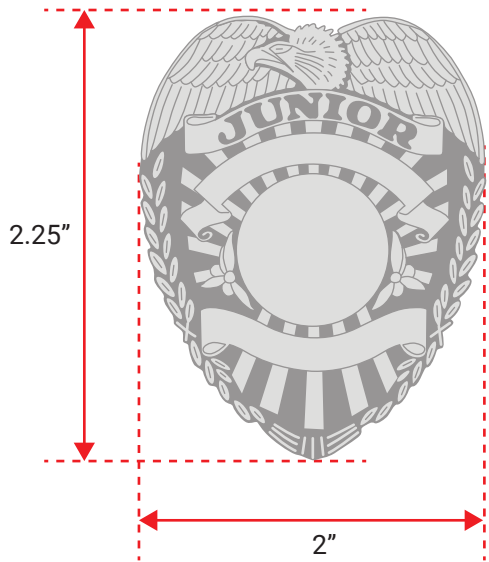

SB1 2.25" H X 1.75" W

SB2 2"H X 1.75"W

SB3 2.25" H X 2" W

SB4 2.25" H X 1.5" W

SB5 2.5" H X 2.5 W

SB6 2.75" H X 2" W

SB7 2.5" H X 2" W

SB7 Badge

Color: Gold plastic with gold foil

Silver plastic with silver foil

SB8 2.5" H X 2.5" W

SB8 BADGE
BLACK PLASTIC WITH GOLD FOIL
BLACK PLASTIC WITH SILVER FOIL

SSB 2.5" H X 2.25" W

SS5 2.25" H X 2.25" W

SS6 2" H X 2.25" W

SS7

2.25" H X 2.25" W

SW1 2.75" H X 1.75" W

SW1

SW2 2.75" H X 1.75" W

SB9 2.5" H X 2" W