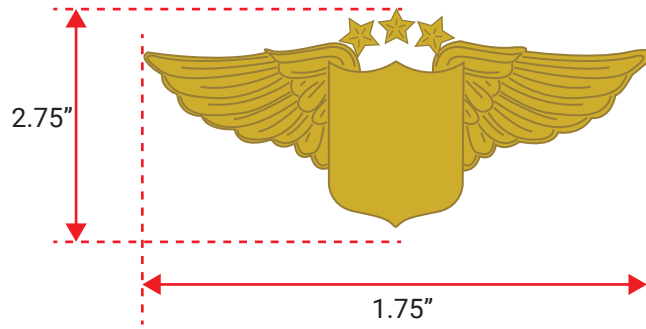

SB1 2.25" H X 1.75" W

SB2 2"H X 1.75"W

SB3 2.25" H X 2" W

SB4 2.25" H X 1.5" W

SB5 2.5" H X 2.5 W

SB6 2.75" H X 2" W

SB7 2.5" H X 2" W

SB7 Badge

Color: Gold plastic with gold foil

Silver plastic with silver foil

SB8 2.5" H X 2.5" W

SB8 BADGE
BLACK PLASTIC WITH GOLD FOIL
BLACK PLASTIC WITH SILVER FOIL

SSB 2.5" H X 2.25" W

SS5 2.25" H X 2.25" W

SS6 2" H X 2.25" W

SS7

2.25" H X 2.25" W

SW1 2.75" H X 1.75" W

SW1

SW2 2.75" H X 1.75" W

SB9 2.5" H X 2" W