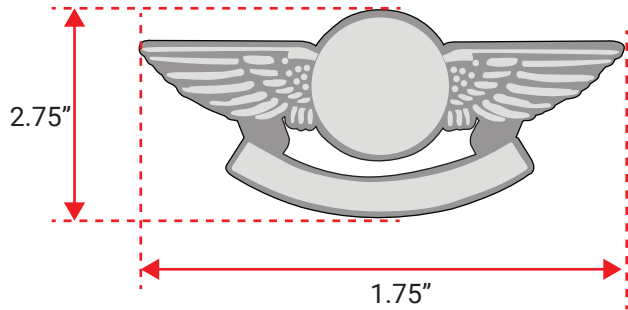

SB1 2.25" H X 1.75" W

SB2 2"H X 1.75"W

SB3 2.25" H X 2" W

SB4 2.25" H X 1.5" W

SB5 2.5" H X 2.5 W

SB6 2.75" H X 2" W

SB7 2.5" H X 2" W

SB7 Badge

Color: Gold plastic with gold foil

Silver plastic with silver foil

SB8 2.5" H X 2.5" W

SB8 BADGE
BLACK PLASTIC WITH GOLD FOIL
BLACK PLASTIC WITH SILVER FOIL

SSB 2.5" H X 2.25" W

SS5 2.25" H X 2.25" W

SS6 2" H X 2.25" W

SS7

2.25" H X 2.25" W

SW1 2.75" H X 1.75" W

SW1

SW2 2.75" H X 1.75" W

SB9 2.5" H X 2" W