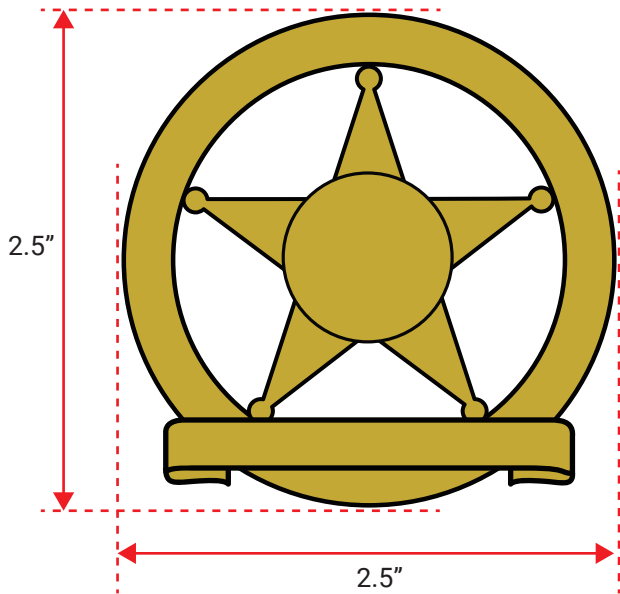

SB1 2.25" H X 1.75" W

SB2 2"H X 1.75"W

SB3 2.25" H X 2" W

SB4 2.25" H X 1.5" W

SB5 2.5" H X 2.5 W

SB6 2.75" H X 2" W

SB7 2.5" H X 2" W

SB7 Badge

Color: Gold plastic with gold foil

Silver plastic with silver foil

SB8 2.5" H X 2.5" W

SB8 BADGE
BLACK PLASTIC WITH GOLD FOIL
BLACK PLASTIC WITH SILVER FOIL

SSB 2.5" H X 2.25" W

SS5 2.25" H X 2.25" W

SS6 2" H X 2.25" W

SS7

2.25" H X 2.25" W

SW1 2.75" H X 1.75" W

SW1

SW2 2.75" H X 1.75" W

SB9 2.5" H X 2" W