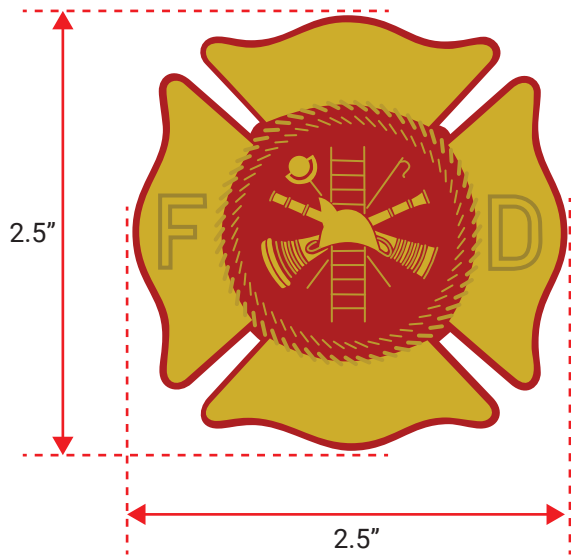

SB1 2.25" H X 1.75" W

SB2 2"H X 1.75"W

SB3 2.25" H X 2" W

SB4 2.25" H X 1.5" W

SB5 2.5" H X 2.5 W

SB6 2.75" H X 2" W

SB7 2.5" H X 2" W

SB7 Badge

Color: Gold plastic with gold foil

Silver plastic with silver foil

SB8 2.5" H X 2.5" W

SB8 BADGE
BLACK PLASTIC WITH GOLD FOIL
BLACK PLASTIC WITH SILVER FOIL

SSB 2.5" H X 2.25" W

SS5 2.25" H X 2.25" W

SS6 2" H X 2.25" W

SS7

2.25" H X 2.25" W

SW1 2.75" H X 1.75" W

SW1

SW2 2.75" H X 1.75" W

SB9 2.5" H X 2" W