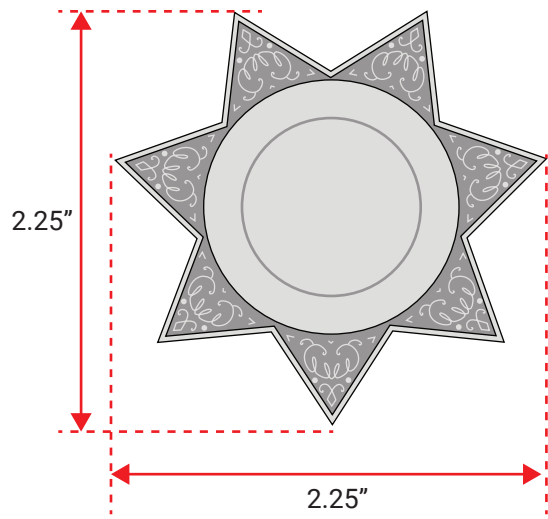

SB1 2.25" H X 1.75" W

SB2 2"H X 1.75"W

SB3 2.25" H X 2" W

SB4 2.25" H X 1.5" W

SB5 2.5" H X 2.5 W

SB6 2.75" H X 2" W

SB7 2.5" H X 2" W

SB7 Badge

Color: Gold plastic with gold foil

Silver plastic with silver foil

SB8 2.5" H X 2.5" W

SB8 BADGE
BLACK PLASTIC WITH GOLD FOIL
BLACK PLASTIC WITH SILVER FOIL

SSB 2.5" H X 2.25" W

SS5 2.25" H X 2.25" W

SS6 2" H X 2.25" W

SS7

2.25" H X 2.25" W

SW1 2.75" H X 1.75" W

SW1

SW2 2.75" H X 1.75" W

SB9 2.5" H X 2" W