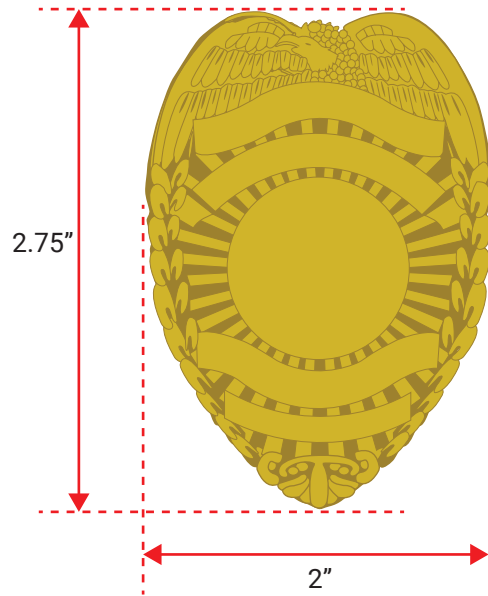

SB1 2.25" H X 1.75" W

SB2 2"H X 1.75"W

SB3 2.25" H X 2" W

SB4 2.25" H X 1.5" W

SB5 2.5" H X 2.5 W

SB6 2.75" H X 2" W

SB7 2.5" H X 2" W

SB7 Badge

Color: Gold plastic with gold foil

Silver plastic with silver foil

SB8 2.5" H X 2.5" W

SB8 BADGE
BLACK PLASTIC WITH GOLD FOIL
BLACK PLASTIC WITH SILVER FOIL

SSB 2.5" H X 2.25" W

SS5 2.25" H X 2.25" W

SS6 2" H X 2.25" W

SS7

2.25" H X 2.25" W

SW1 2.75" H X 1.75" W

SW1

SW2 2.75" H X 1.75" W

SB9 2.5" H X 2" W