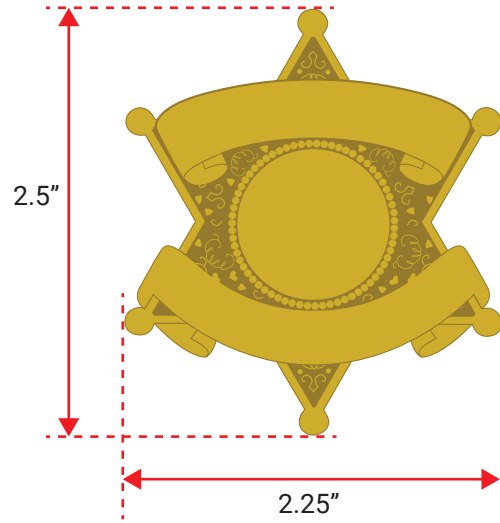

SB1 2.25" H X 1.75" W

SB2 2"H X 1.75"W

SB3 2.25" H X 2" W

SB4 2.25" H X 1.5" W

SB5 2.5" H X 2.5 W

SB6 2.75" H X 2" W

SB7 2.5" H X 2" W

SB7 Badge

Color: Gold plastic with gold foil

Silver plastic with silver foil

SB8 2.5" H X 2.5" W

SB8 BADGE
BLACK PLASTIC WITH GOLD FOIL
BLACK PLASTIC WITH SILVER FOIL

SSB 2.5" H X 2.25" W

SS5 2.25" H X 2.25" W

SS6 2" H X 2.25" W

SS7

2.25" H X 2.25" W

SW1 2.75" H X 1.75" W

SW1

SW2 2.75" H X 1.75" W

SB9 2.5" H X 2" W