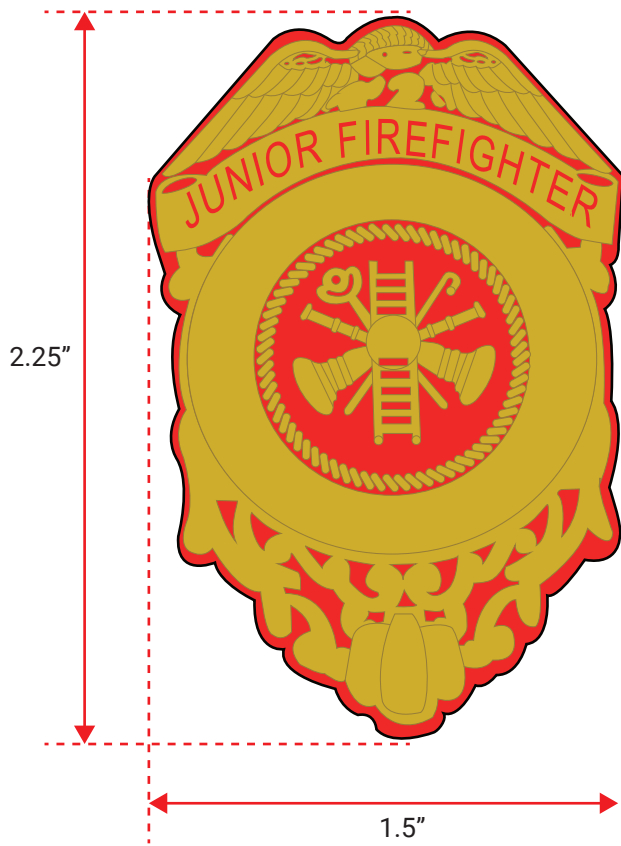

SB1 2.25" H X 1.75" W

SB2 2"H X 1.75"W

SB3 2.25" H X 2" W

SB4 2.25" H X 1.5" W

SB5 2.5" H X 2.5 W

SB6 2.75" H X 2" W

SB7 2.5" H X 2" W

SB7 Badge

Color: Gold plastic with gold foil

Silver plastic with silver foil

SB8 2.5" H X 2.5" W

SB8 BADGE
BLACK PLASTIC WITH GOLD FOIL
BLACK PLASTIC WITH SILVER FOIL

SSB 2.5" H X 2.25" W

SS5 2.25" H X 2.25" W

SS6 2" H X 2.25" W

SS7

2.25" H X 2.25" W

SW1 2.75" H X 1.75" W

SW1

SW2 2.75" H X 1.75" W

SB9 2.5" H X 2" W